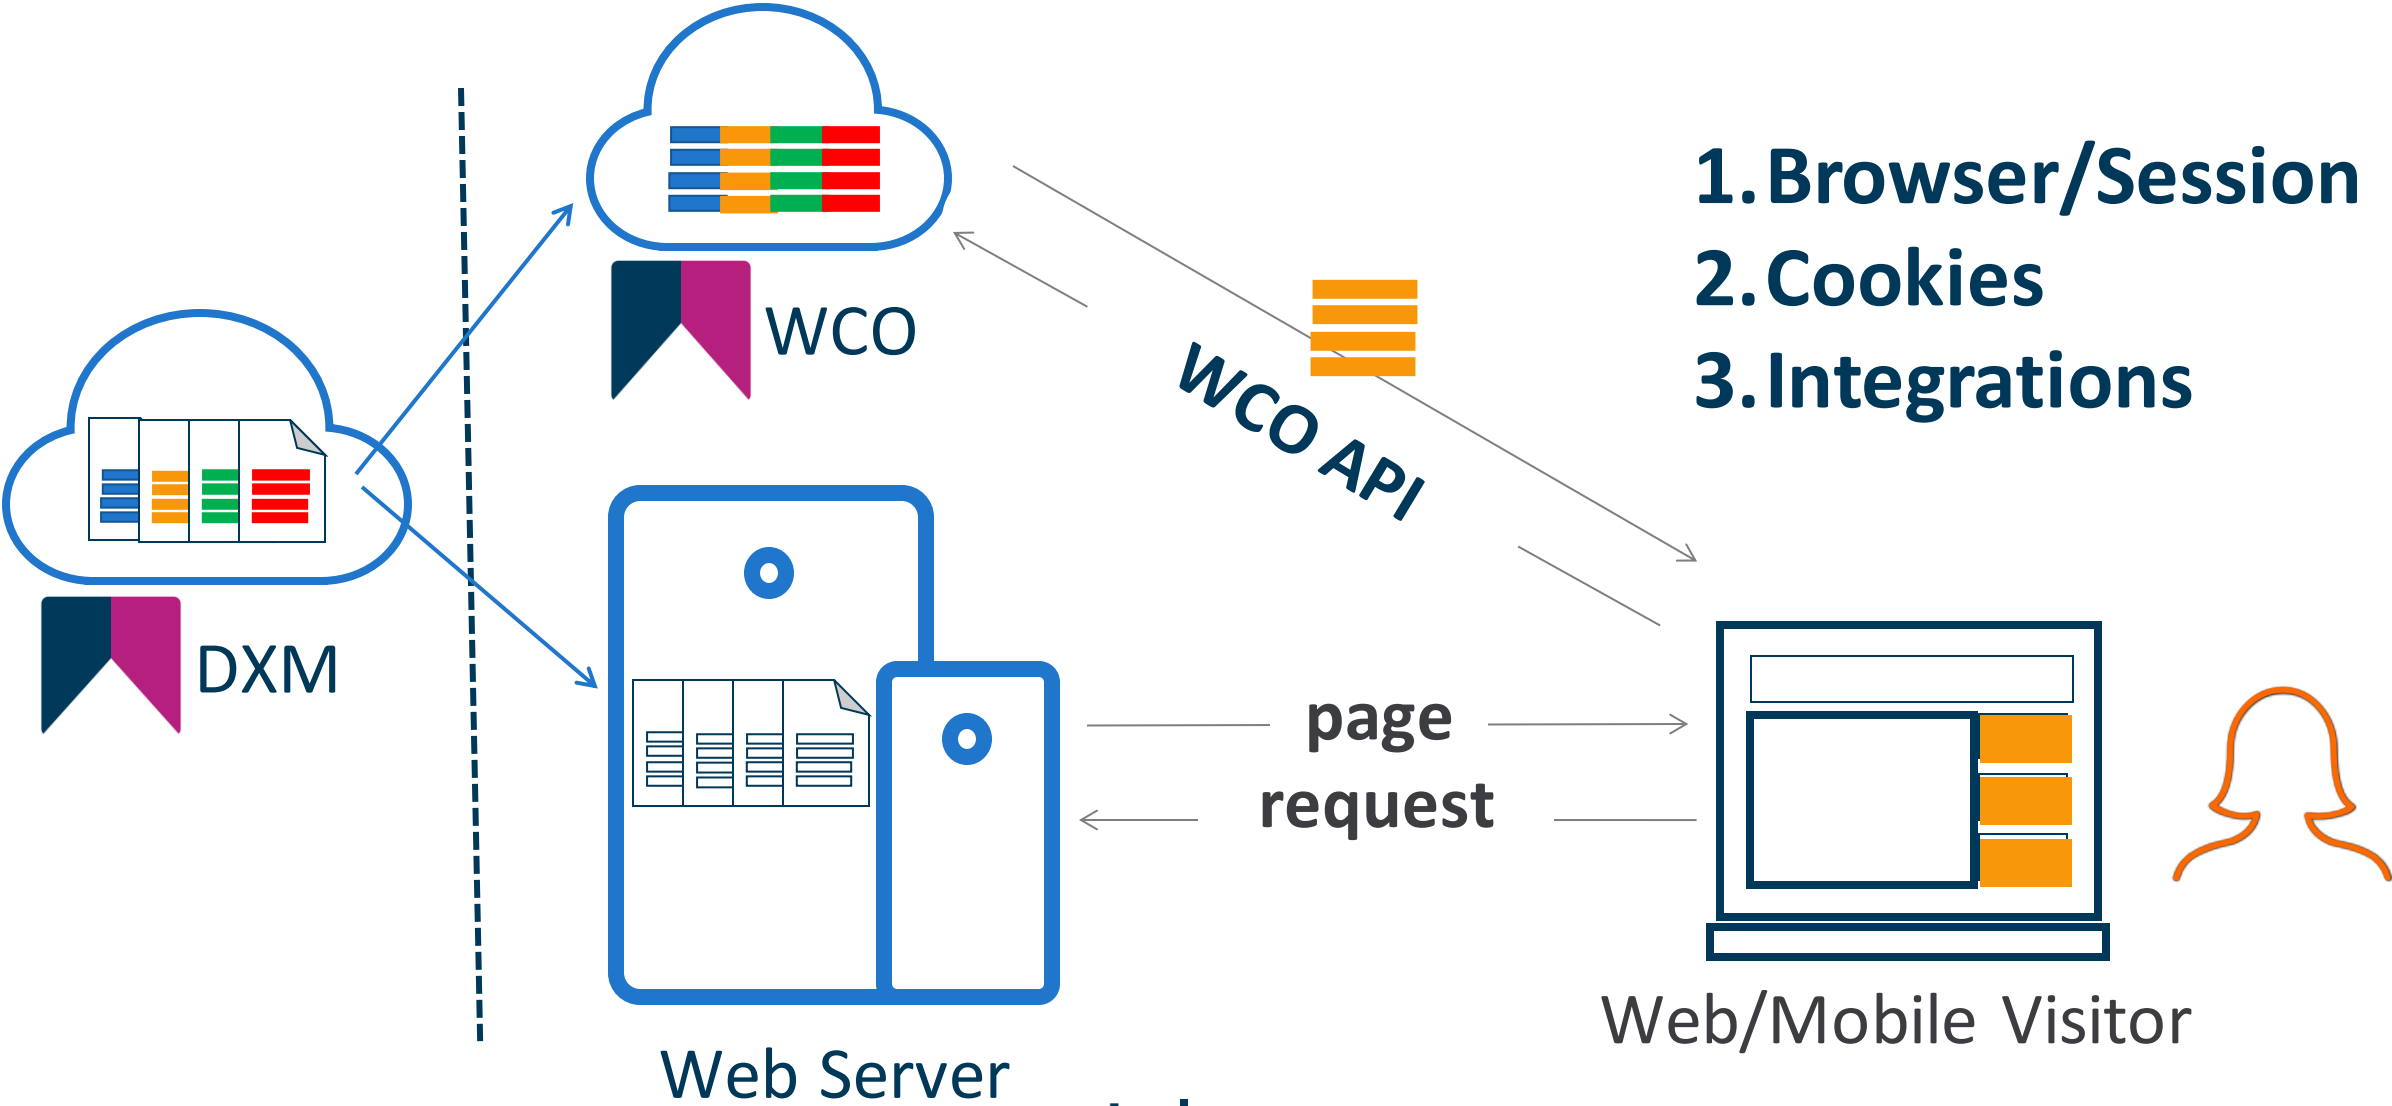

crownpeak

Platform Demo
Salesforce
Connector
Integration

SALESFORCE CONNECTOR INTEGRATION

- Share data to and from Salesforce
- Enabled progressive profiling
- Technical expertise not required

BRIEF OVERVIEW OF CROWNPEAK PERSONALIZATION

SALESFORCE CONNECTOR INTEGRATION

- Share data to and from Salesforce
- Enabled progressive profiling
- Technical expertise not required

CONNECT WITH US

We're social!

1 (800) 887-1944

info@crowpeak.com

[linkedin.com/company/crowpeak-technology](https://www.linkedin.com/company/crowpeak-technology)