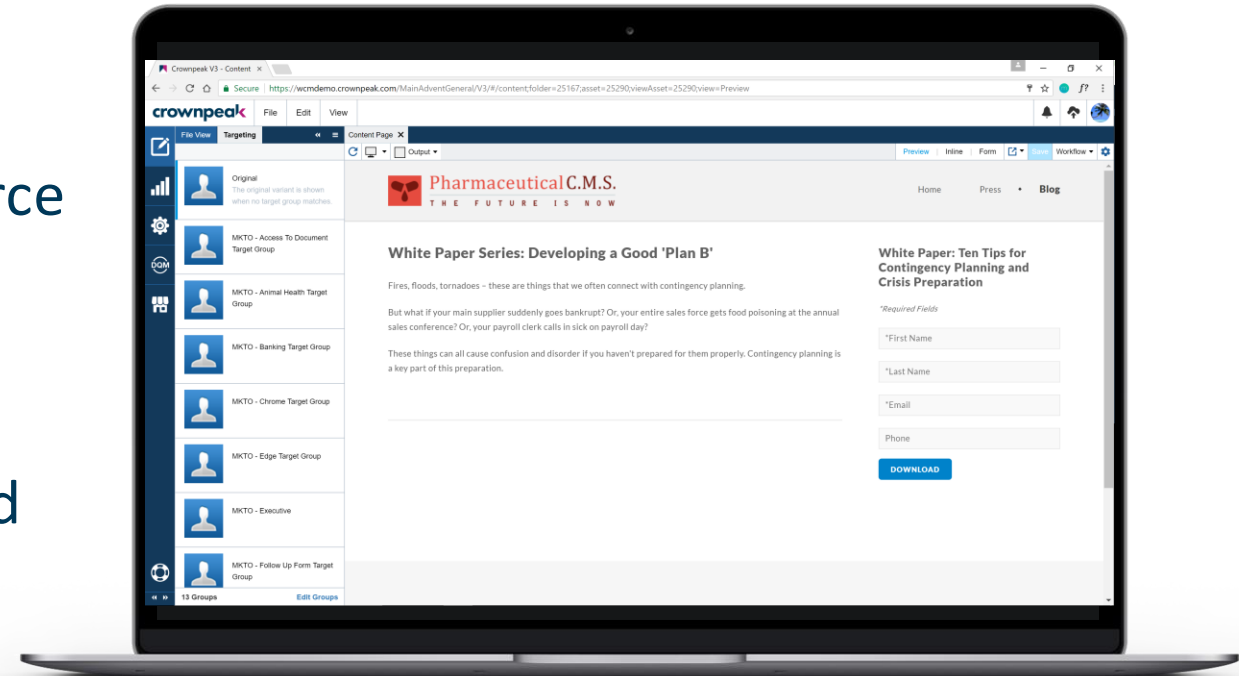

crownpeak

Platform Demo
Salesforce
Connector
Integration

SALESFORCE CONNECTOR INTEGRATION

- Share data to and from Salesforce
- Enabled progressive profiling
- Technical expertise not required

BRIEF OVERVIEW OF CROWNPEAK PERSONALIZATION