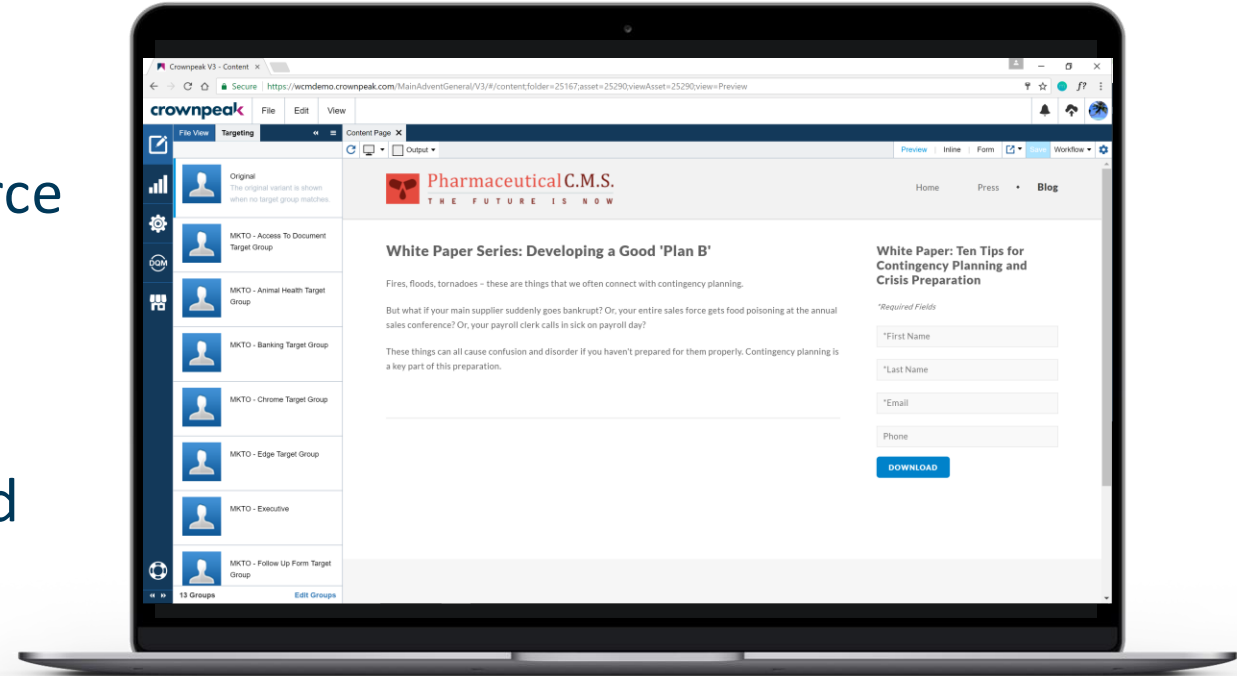

crownpeak

Platform Demo
Salesforce
Connector
Integration

SALESFORCE CONNECTOR INTEGRATION

- Share data to and from Salesforce
- Enabled progressive profiling
- Technical expertise not required

BRIEF OVERVIEW OF CROWNPEAK PERSONALIZATION

SALESFORCE CONNECTOR INTEGRATION

- Share data to and from Salesforce
- Enabled progressive profiling
- Technical expertise not required

CONNECT WITH US

We're social!

1 (800) 887-1944

info@crowpeak.com

[linkedin.com/company/crowpeak-technology](https://www.linkedin.com/company/crowpeak-technology)